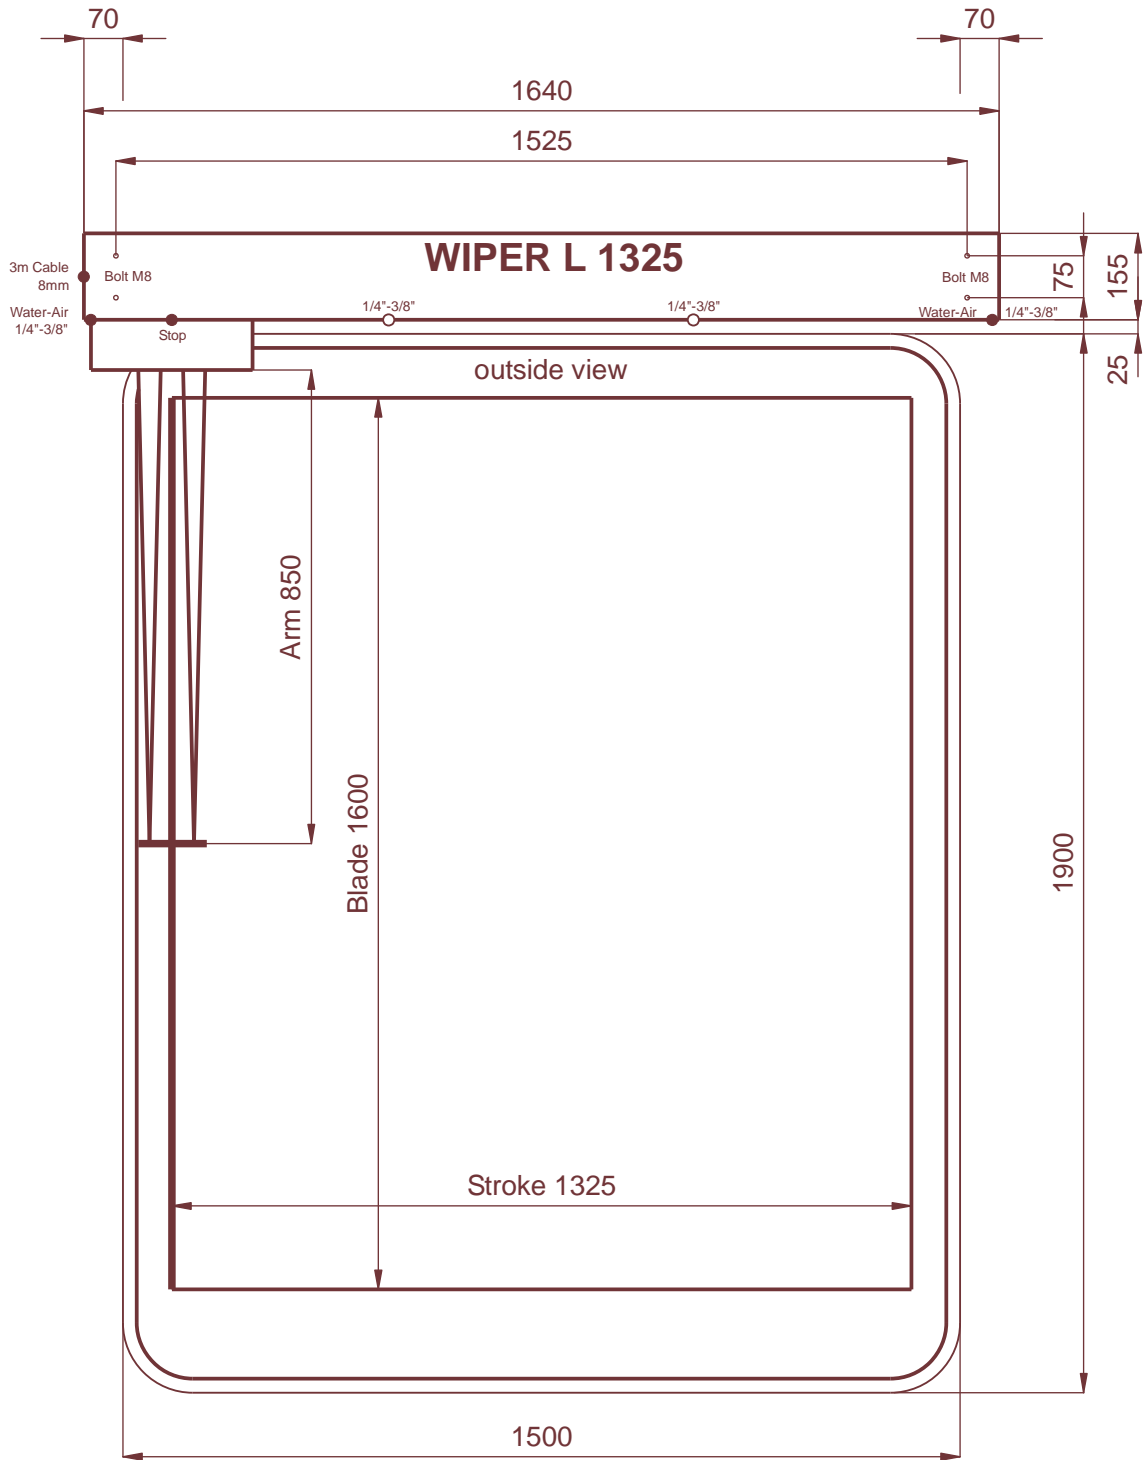

- Side for Stop-position, Cable, Water-Air    ○ Sprayer nozzle

wiped area about 79 %

**SEEMATZ Example Drawing**  
Wiper Type "L"